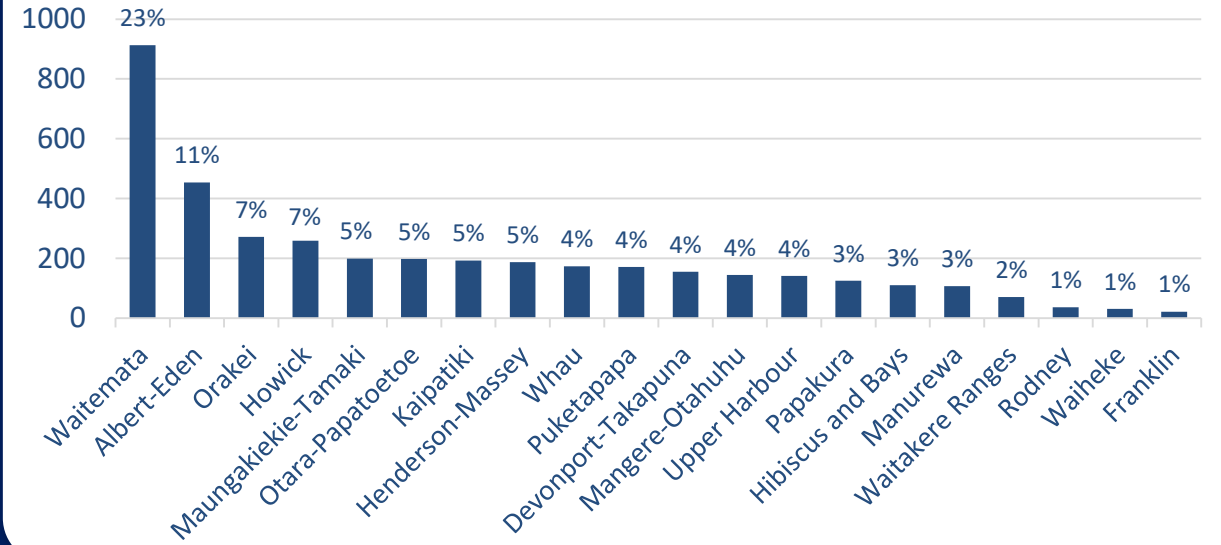

* Top 5 Customer Sentiments *

- FIX
- LET US KNOW
- REQUEST FOR INFORMATION
- REQUEST SOMETHING NEW
- FORMAL COMPLAINT

39%

increase in "FIX" compared to Feb'21

Reasons why customers are contacting AT*

* Calculation based on all local boards

Reasons why Waitakere Ranges customers are contacting AT

Why customers are contacting AT

* Calculation based on all local boards

Customers Contacting AT about ROADS

Customers Contacting AT about PUBLIC TRANSPORT (Bus, Train, Ferry)

Customers Contacting AT about PARKING

New Elected Member requests by Local Board

Formal Complaints By Local Board

Case Volume by Local Board