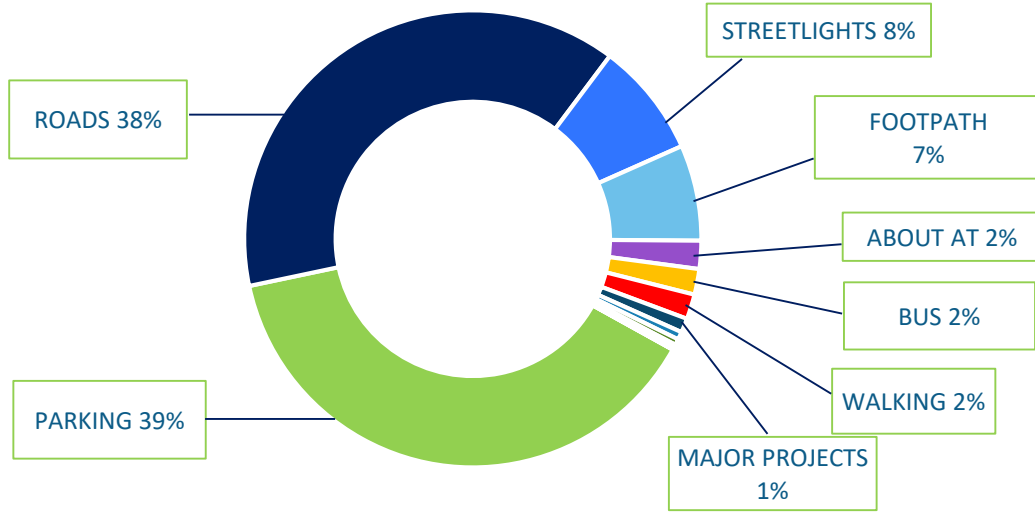

Why customers are contacting AT