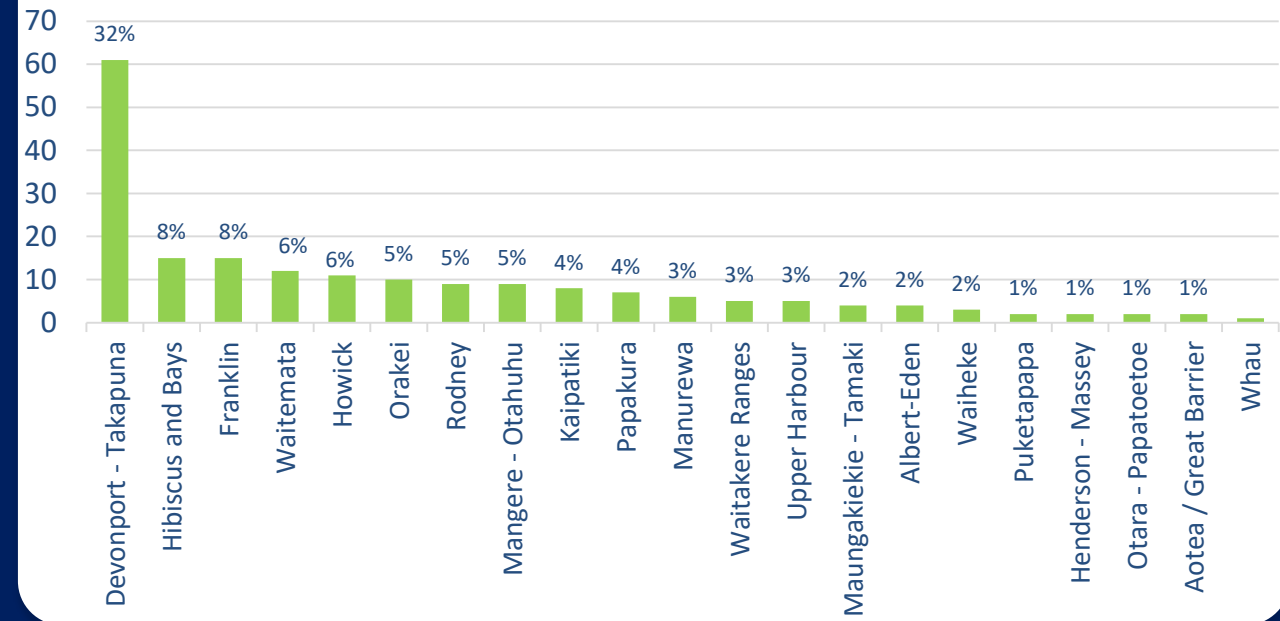

Reasons why Waitakere Ranges customers are contacting AT

Why customers are contacting AT

* Calculation based on all local boards

Customers Contacting AT about ROADS

Customers Contacting AT about PUBLIC TRANSPORT (Bus, Train, Ferry)

Customers Contacting AT about PARKING

New Elected Member requests by Local Board

Formal Complaints By Local Board

Case Volume by Local Board