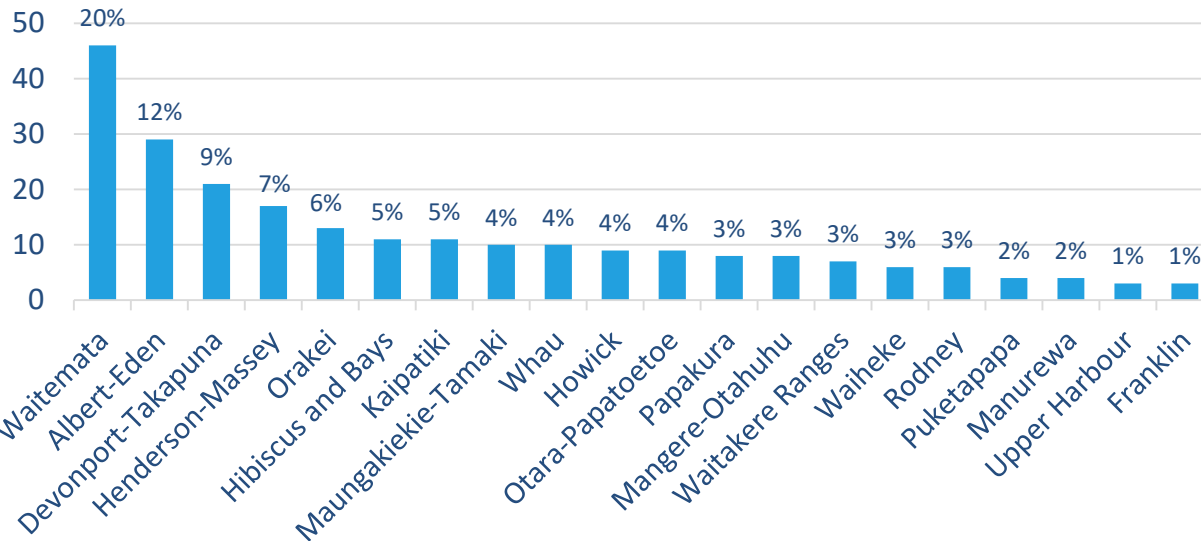

Reasons why Waitakere Ranges customers are contacting AT

Why customers are contacting AT

* Calculation based on all local boards

Customers Contacting AT about ROADS

Customers Contacting AT about PUBLIC TRANSPORT (Bus, Train, Ferry)

Customers Contacting AT about PARKING

New Elected Member requests by Local Board

Formal Complaints By Local Board

Case Volume by Local Board