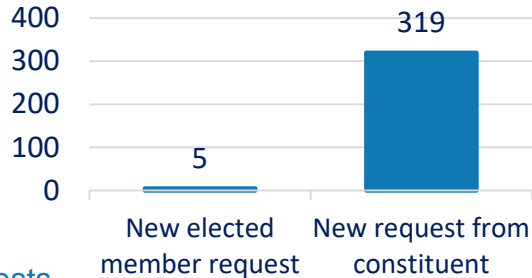

324

New cases received for the Waitakere Ranges local board area in March 2021

Total Case Volume **413**

Waitakere Ranges Local Board area report

March 2021

12 month rolling volume

▲ 7%

increase in new cases as compared to Feb'21

Customer enquiry type

10%

increase in New requests from constituents as compared to Feb'21

Escalation type

Type	Cases
Formal Complaints	4
H&S Cases (CRM)	41
Minor	0
Significant	0
Serious	0

Customer sentiment