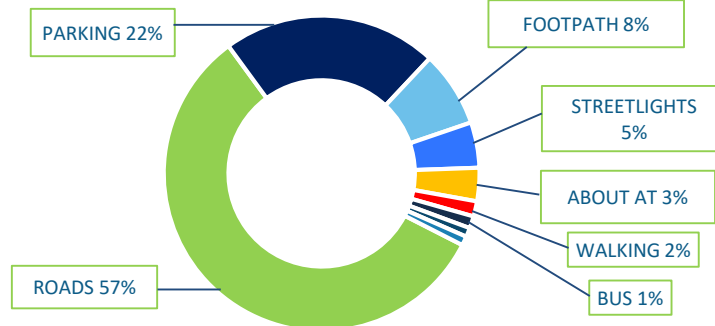

Reasons why Waitakere Ranges customers are contacting AT