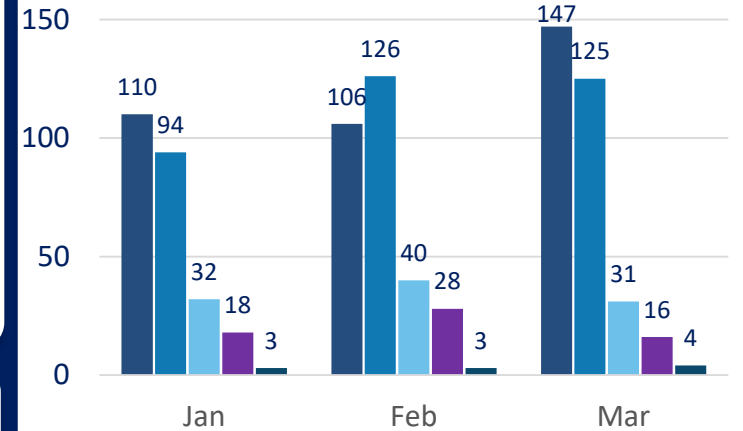

324

New cases received for the Waitakere Ranges local board area in March 2021

Total Case Volume **413**

Waitakere Ranges Local Board area report

March 2021

12 month rolling volume

▲ 7%

increase in new cases as compared to Feb'21

Customer enquiry type

10%

increase in New requests from constituents as compared to Feb'21

Escalation type

Type	Cases
Formal Complaints	4
H&S Cases (CRM)	41
Minor	0
Significant	0
Serious	0

Customer sentiment

* Top 5 Customer Sentiments *

- FIX
- LET US KNOW
- REQUEST FOR INFORMATION
- REQUEST SOMETHING NEW
- FORMAL COMPLAINT

39%

increase in "FIX" compared to Feb'21

Reasons why customers are contacting AT*

* Calculation based on all local boards