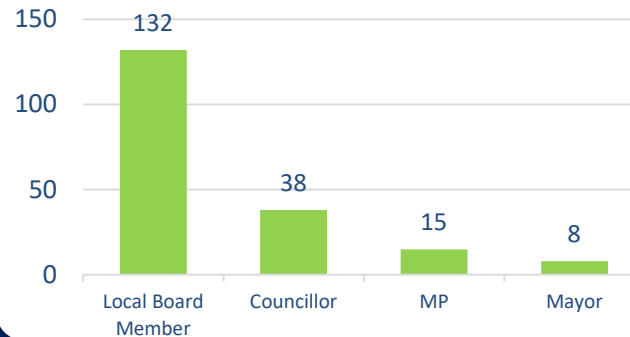

2508 cases

with an additional

10267

New cases received for All local board areas in March 2021

Total Case Volume **12775**

All Local Board area report
March 2021

9 month rolling volume

▲ 16%

increase in new cases as compared to Feb'21

Health & Safety Cases

* CRM Cases by Safety Rating

Representatives contacting AT

Customer sentiment

* Top 5 Customer Sentiments *

13%

increase in "LET US KNOW" compared to Feb'21

Customer enquiry type

17%

increase in new requests from constituents as compared to Feb'21

Escalation

Type	Cases		
Formal Complaints	82		
H&S Cases (CRM)	Minor	Significant	Serious
	870	5	0

89 Open cases

with an additional