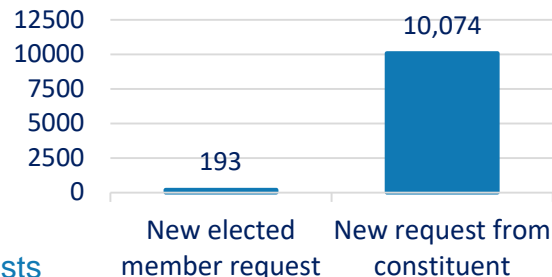

2508 cases

with an additional

10267

New cases received for All local board areas in March 2021

Total Case Volume **12775**

All Local Board area report
March 2021

9 month rolling volume

▲ 16%

increase in new cases as compared to Feb'21

Health & Safety Cases

* CRM Cases by Safety Rating

Representatives contacting AT

Customer sentiment

* Top 5 Customer Sentiments *

13%

increase in "LET US KNOW" compared to Feb'21

Customer enquiry type

17%

increase in new requests from constituents as compared to Feb'21

Escalation

Type	Cases		
Formal Complaints	82		
H&S Cases (CRM)	Minor	Significant	Serious
	870	5	0

89 Open cases

with an additional

324

New cases received for the Waitakere Ranges local board area in March 2021

Total Case Volume **413**

Waitakere Ranges Local Board area report

March 2021

12 month rolling volume

▲ 7%

increase in new cases as compared to Feb'21