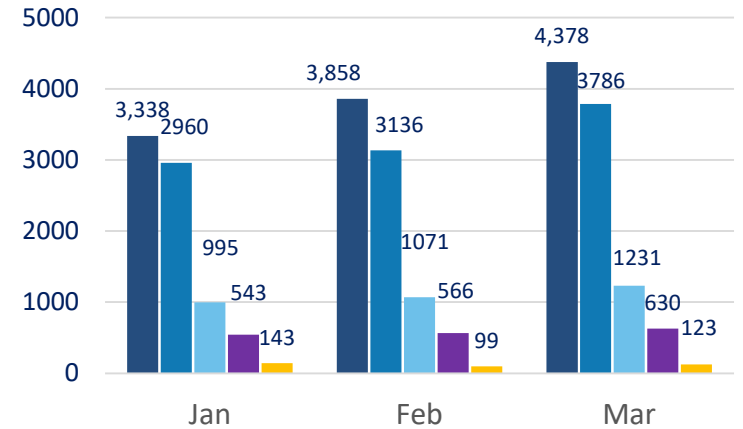

2508 cases

with an additional

10267

New cases received for All local board areas in March 2021

Total Case Volume **12775**

All Local Board area report
March 2021

9 month rolling volume

▲ 16%

increase in new cases as compared to Feb'21

Health & Safety Cases

* CRM Cases by Safety Rating

Representatives contacting AT

Customer sentiment

* Top 5 Customer Sentiments *

13%

increase in "LET US KNOW" compared to Feb'21

Customer enquiry type

17%

increase in new requests from constituents as compared to Feb'21

Escalation

Type	Cases		
Formal Complaints	82		
H&S Cases (CRM)	Minor	Significant	Serious
	870	5	0

89 Open cases

with an additional

324

New cases received for the Waitakere Ranges local board area in March 2021

Total Case Volume **413**

Waitakere Ranges Local Board area report

March 2021

12 month rolling volume

▲ 7%

increase in new cases as compared to Feb'21