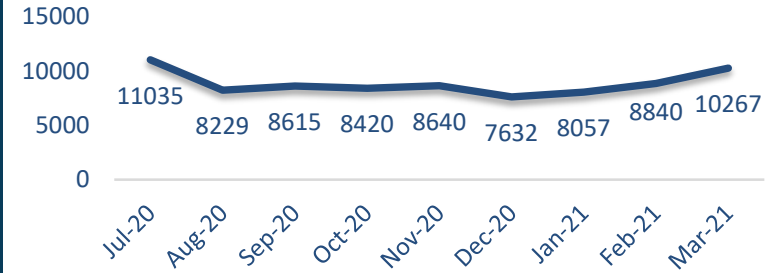

2508 cases

with an additional

10267

New cases received for All local board areas in March 2021

Total Case Volume **12775**

All Local Board area report
March 2021

9 month rolling volume

▲ 16%

increase in new cases as compared to Feb'21

Health & Safety Cases

* CRM Cases by Safety Rating

Representatives contacting AT

Customer sentiment

* Top 5 Customer Sentiments *

13%

increase in "LET US KNOW" compared to Feb'21

Customer enquiry type

17%

increase in new requests from constituents as compared to Feb'21

Escalation

Type	Cases		
Formal Complaints	82		
H&S Cases (CRM)	Minor	Significant	Serious
	870	5	0

89 Open cases

with an additional

324

New cases received for the Waitakere Ranges local board area in March 2021

Total Case Volume **413**

Waitakere Ranges Local Board area report

March 2021

12 month rolling volume

▲ 7%

increase in new cases as compared to Feb'21