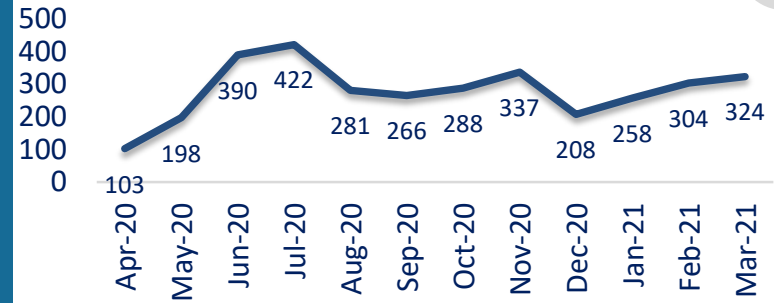

increase in new cases as compared to Feb'21

Health & Safety Cases

* CRM Cases by Safety Rating

Representatives contacting AT

Customer sentiment

* Top 5 Customer Sentiments *

13%

increase in "LET US KNOW" compared to Feb'21

324

New cases received for the Waitakere Ranges local board area in March 2021

Total Case Volume **413**

Waitakere Ranges Local Board area report

March 2021

12 month rolling volume

▲ 7%

increase in new cases as compared to Feb'21

Customer enquiry type

10%

increase in New requests from constituents as compared to Feb'21

Escalation type

Type	Cases
Formal Complaints	4
H&S Cases (CRM)	41
Minor	0
Significant	0
Serious	0

Customer sentiment