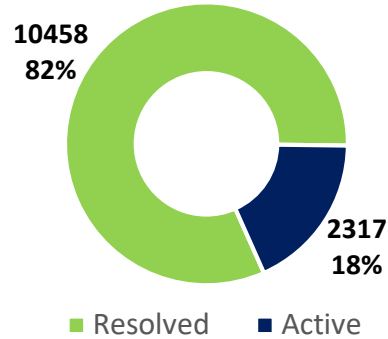

2508 cases

with an additional

10267

New cases received for All local board areas in March 2021

Total Case Volume **12775**

All Local Board area report
March 2021

9 month rolling volume

▲ 16%

increase in new cases as compared to Feb'21

Health & Safety Cases

* CRM Cases by Safety Rating

Representatives contacting AT

Customer sentiment

* Top 5 Customer Sentiments *

13%

increase in "LET US KNOW" compared to Feb'21

Customer enquiry type

17%

increase in new requests from constituents as compared to Feb'21

Escalation

Type	Cases		
Formal Complaints	82		
H&S Cases (CRM)	Minor	Significant	Serious
	870	5	0

89 Open cases

with an additional