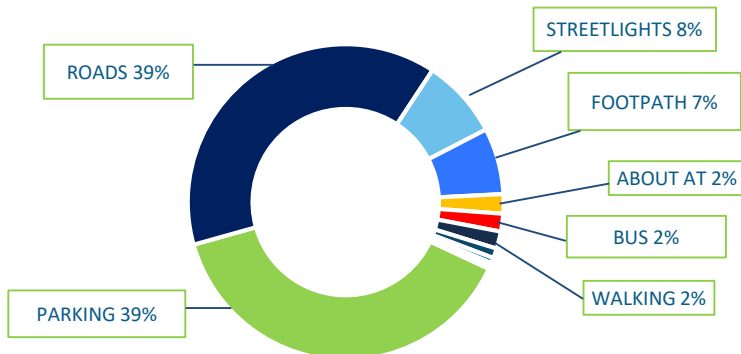

Reasons why customers are contacting AT*