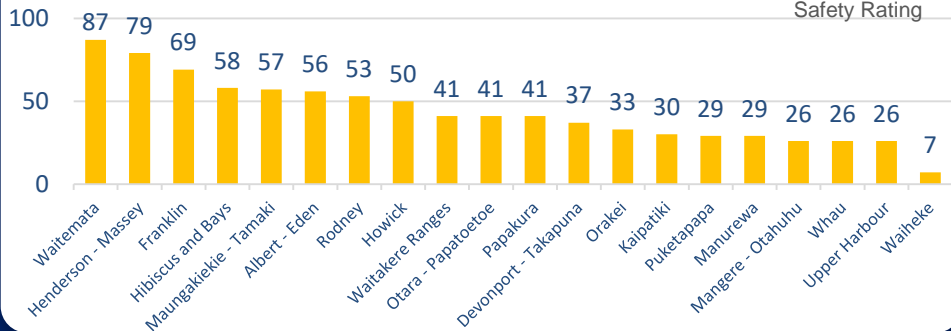

2508 cases

with an additional

10267

New cases received for All local board areas in March 2021

Total Case Volume **12775**

All Local Board area report
March 2021

9 month rolling volume

▲ 16%

increase in new cases as compared to Feb'21

Health & Safety Cases

* CRM Cases by Safety Rating

Representatives contacting AT

Customer sentiment

* Top 5 Customer Sentiments *

13%

increase in "LET US KNOW" compared to Feb'21