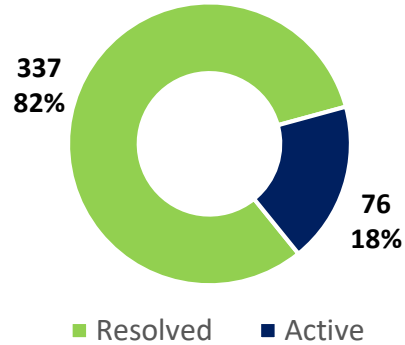

increase in new cases as compared to Feb'21

Health & Safety Cases

* CRM Cases by Safety Rating

Representatives contacting AT

Customer sentiment

* Top 5 Customer Sentiments *

13%

increase in "LET US KNOW" compared to Feb'21

Customer enquiry type

17%

increase in new requests from constituents as compared to Feb'21

Escalation

Type	Cases		
Formal Complaints	82		
H&S Cases (CRM)	Minor	Significant	Serious
	870	5	0

89 Open cases

with an additional

324

New cases received for the Waitakere Ranges local board area in March 2021

Total Case Volume **413**

Waitakere Ranges Local Board area report

March 2021

12 month rolling volume

▲ 7%

increase in new cases as compared to Feb'21